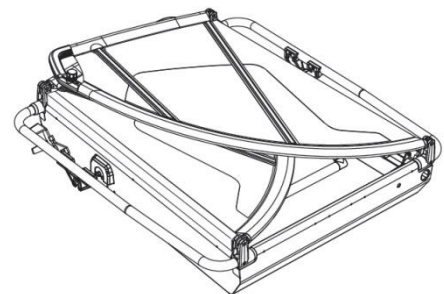

## External dimensions

|  |              |
|--|--------------|
| Height with wheels                     | 95 cm        |
| Width                                  | 89 cm        |
| Length with drawbar                    | 130 - 154 cm |
| Height without wheels                  | 93 cm        |
| Length without drawbar                 | 100 cm       |
| Height front tray (without side panel) | 15 cm        |
| Distance of the sliding handles        | 57 cm        |

## Internal dimensions

|  |             |
|--|-------------|
| Front tray width   | 62 cm       |
| Front tray length  | 84 cm       |
| Distance ground to handlebar<br>(accessory item, two positions possible) | 94 / 107 cm |

## Folded up

|                                       |        |
|---------------------------------------|--------|
| Height without wheels                 | 25 cm  |
| Width                                 | 89 cm  |
| Length without drawbar                | 100 cm |
| Height with wheels                    | 51 cm  |
| Length with shortest drawbar position | 130 cm |

## Dimensions packaging

|        |        |
|--------|--------|
| Height | 27 cm  |
| Width  | 93 cm  |
| Length | 109 cm |